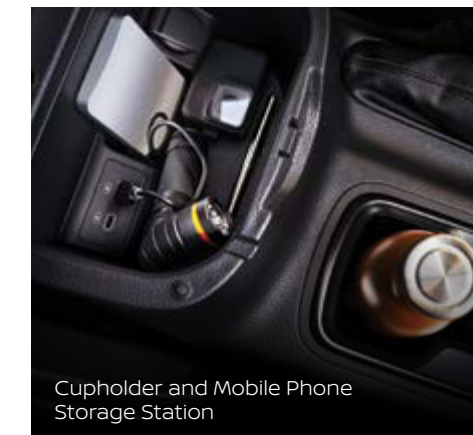

Effortless Access to Controls

Automatically
Dimming Rear View Mirror*

Cupholder and Mobile Phone
Storage Station

Power Sources In Abundance

Large Door Pockets Access

*AVAILABLE ON SELECTED MODELS.

AVM WITH OFF-ROAD MODE